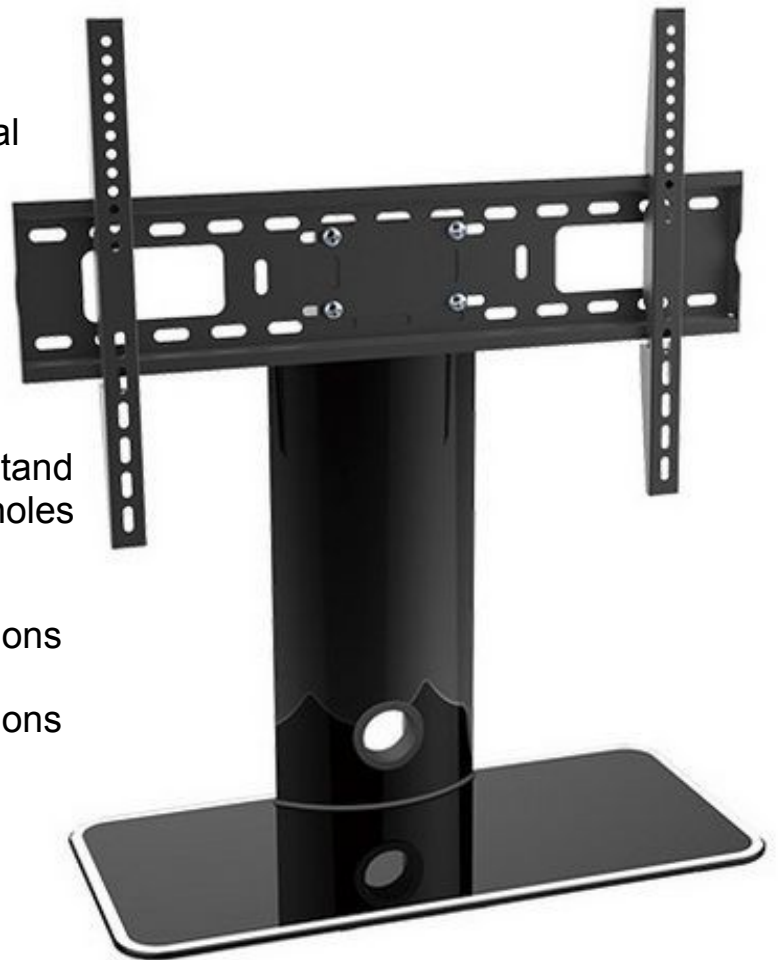

Universal TV Desktop Stand

TVSTAND1 & TVSTAND2 are a universal desktop mount for LCD, LED & Plasma television units.

Features include a modern black finish With a durable tempered-glass shelf, 8 degree swivel head and a cable management system. Both mounts can support upto 40Kg. The desktop mount stand screws into your TV's wall mount screw holes on the back of the TV.

TVSTAND1 : suits 23-47inch size televisions

TVSTAND2 : suits 42-55inch size televisions

CODE: TVSTAND1

TVSTAND2

SPEEDY SPARES

451 MACAULAY ROAD
KENSINGTON VIC 3031
Ph: 03 9376 1333 Fax: 03 9376 7110
Email:
SALES@SPEEDYSPARES.COM