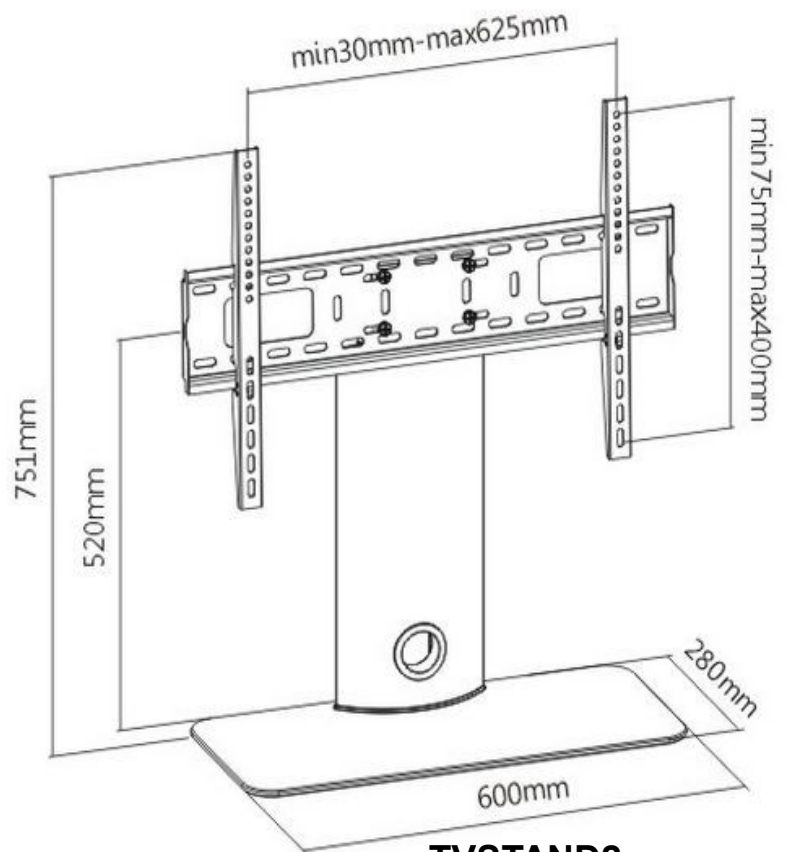

Universal TV Desktop Stand

TVSTAND1 & TVSTAND2 are a universal desktop mount for LCD, LED & Plasma television units.

Features include a modern black finish With a durable tempered-glass shelf, 8 degree swivel head and a cable management system. Both mounts can support upto 40Kg. The desktop mount stand screws into your TV's wall mount screw holes on the back of the TV.

TVSTAND1 : suits 23-47inch size televisions

TVSTAND2 : suits 42-55inch size televisions

CODE: TVSTAND1

TVSTAND2

SPEEDY SPARES

451 MACAULAY ROAD
KENSINGTON VIC 3031
Ph: 03 9376 1333 Fax: 03 9376 7110
Email:
SALES@SPEEDYSPARES.COM