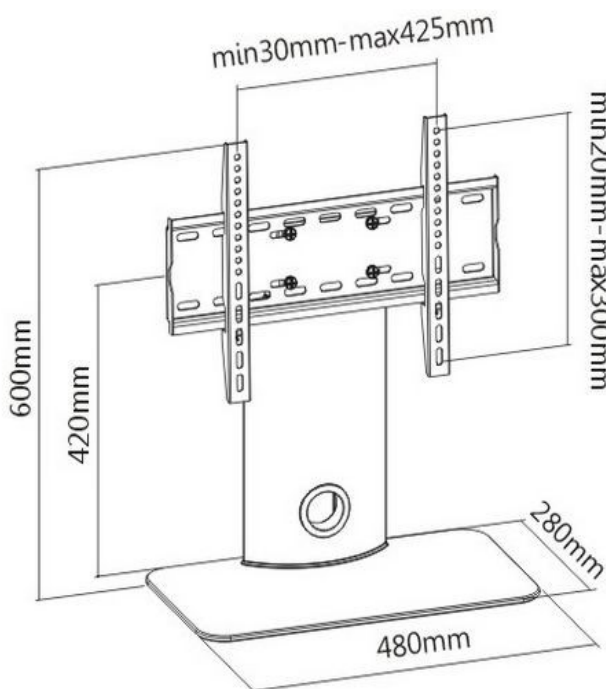

Universal TV Desktop Stand

TVSTAND1 & TVSTAND2 are a universal desktop mount for LCD, LED & Plasma television units.

Features include a modern black finish With a durable tempered-glass shelf, 8 degree swivel head and a cable management system. Both mounts can support upto 40Kg. The desktop mount stand screws into your TV's wall mount screw holes on the back of the TV.

TVSTAND1 : suits 23-47inch size televisions

TVSTAND2 : suits 42-55inch size televisions

CODE: TVSTAND1

TVSTAND2

SPEEDY SPARES

451 MACAULAY ROAD
KENSINGTON VIC 3031
Ph: 03 9376 1333 Fax: 03 9376 7110
Email:
SALES@SPEEDYSPARES.COM