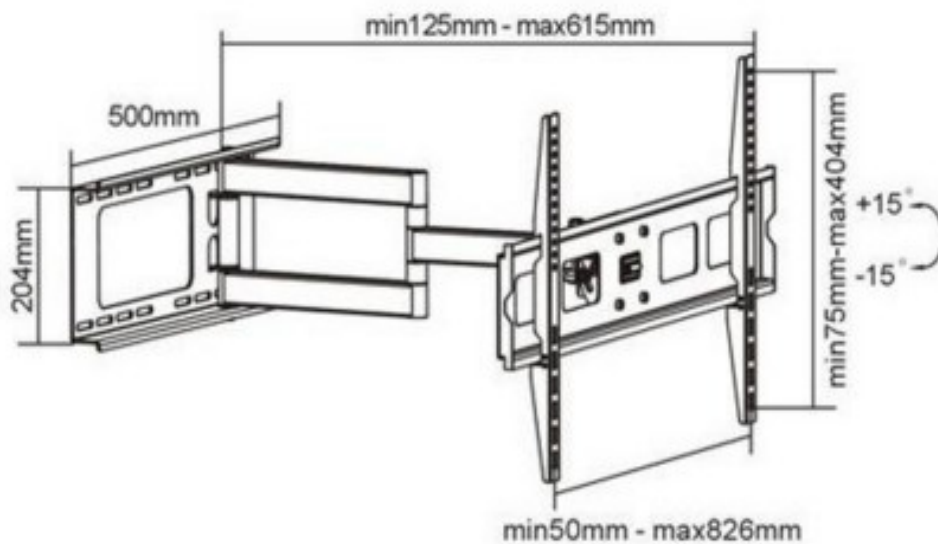

VESA screw hole pattern 100x100, 200x100, 200x200, 400x200, 400x400 & 600x400.

Holds television 32mm off the wall.

Holds upto 75Kg

Universal Television Wall Mount 37-70inch

Reference:TVS-PLASMA20

Wall mount for LCD and Plasma televisions.

VESA screw hole pattern 200x200, 300x300, 400x200, 400x400 & 600x400.

+15° / -15° Tilt.

Holds upto 75Kg

Universal Television Wall Mount 37-63inch

Reference:TVS-WALL1260

Wall mount for LCD and Plasma televisions.

VESA screw hole pattern upto 800x400.

+15° / -15° Tilt.

Arm extends.

Built-in level.

Holds upto 45Kg

Universal Television Wall Mount Portrait/Vertical 32-60inch

Reference:TVS-WALL1800

Wall mount for LCD and Plasma televisions.

VESA screw hole pattern 100x100, 200x100, 200x200, 400x200, 400x400 & 400x600.

Holds television 33mm off the wall.

Arm extends.

Built-in level.

Holds upto 75Kg

Universal Television Wall Mount 30-50inch

Reference:TVS-WALL06093