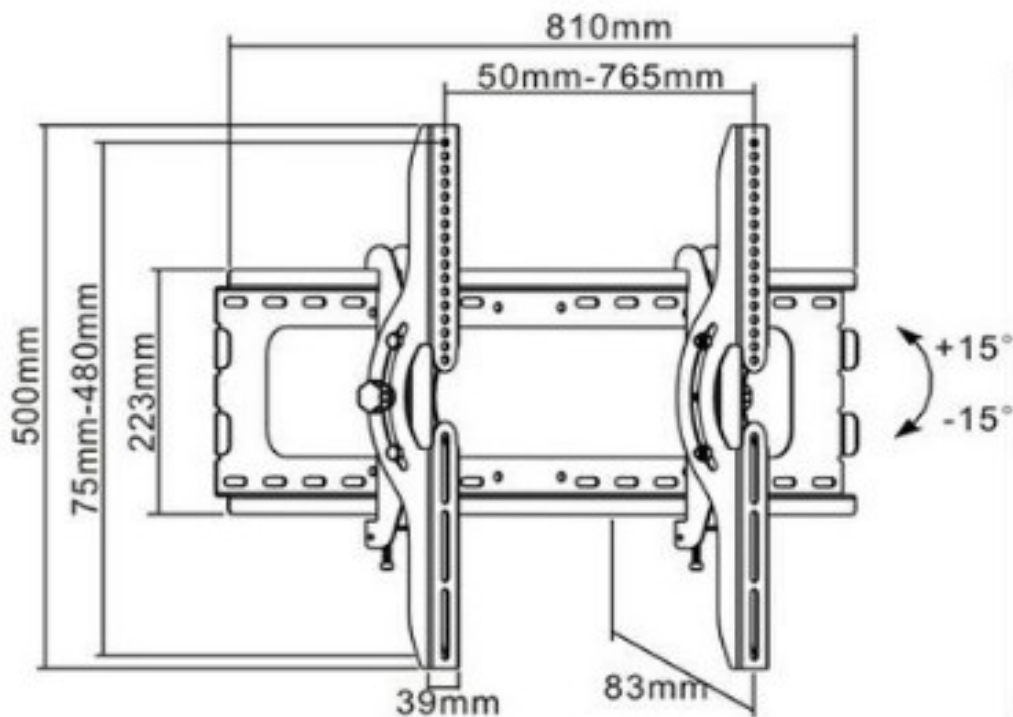

Fixed wall mount.

Mounts television 2cm from wall.

VESA screw hole pattern 50x50, 75x75, 100x100, 120x180, 200x100, 200x150 & 200x200.

Holds upto 30Kg

Universal Television Wall Mount 20-40inch

Reference:TVS-WALL06118

VESA screw hole pattern 100x100, 200x100, 200x200, 400x200, 400x400 & 600x400.

Holds television 32mm off the wall.

Holds upto 75Kg

Universal Television Wall Mount 37-70inch

Reference:TVS-PLASMA20

Wall mount for LCD and Plasma televisions.

VESA screw hole pattern 200x200, 300x300, 400x200, 400x400 & 600x400.

+15° / -15° Tilt.

Holds upto 75Kg

Universal Television Wall Mount 37-63inch

Reference:TVS-WALL1260

Wall mount for LCD and Plasma televisions.

VESA screw hole pattern 100x100, 200x100, 200x200, 400x200, 400x400 & 400x600.

Holds television 33mm off the wall.

Arm extends.

Built-in level.

Holds upto 75Kg

Universal Television Wall Mount 30-50inch

Reference:TVS-WALL06093