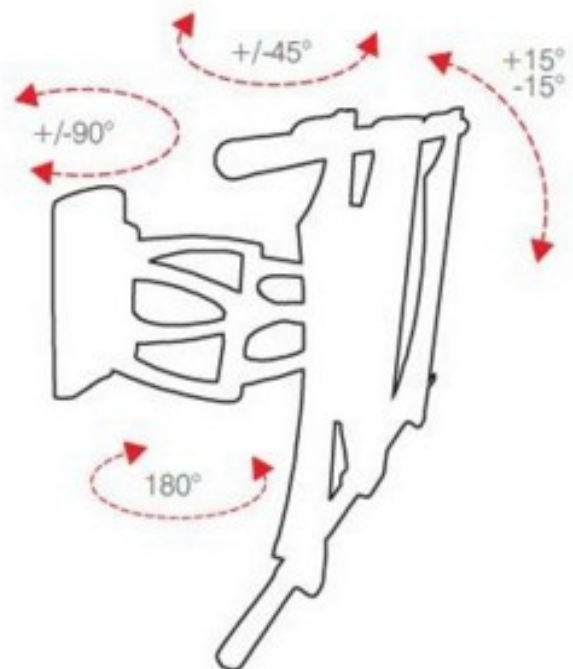

VESA screw hole pattern 200x200, 300x300, 400x200, 400x400 & 600x400.

+15° / -15° Tilt.

Holds upto 75Kg

Universal Television Wall Mount 37-63inch

Reference:TVS-WALL1260

Wall mount for LCD and Plasma televisions.

VESA screw hole pattern upto 800x400.

+15° / -15° Tilt.

Arm extends.

Built-in level.

Holds upto 45Kg

Universal Television Wall Mount Portrait/Vertical 32-60inch

Reference:TVS-WALL1800

Wall mount for LCD and Plasma televisions.

VESA screw hole pattern 100x100, 200x100, 200x200, 400x200, 400x400 & 400x600.

Holds television 33mm off the wall.

Arm extends.

Built-in level.

Holds upto 75Kg

Universal Television Wall Mount 30-50inch

Reference:TVS-WALL06093

Wall mount for LCD and Plasma televisions.

VESA screw hole pattern upto 800x400.

+15° / -15° Tilt, 45° Swivel.

Arm extends.

Holds upto 50Kg

Universal Television Wall Mount 32-60inch

Reference:TVS-WALL1275

Wall mount for LCD and Plasma televisions.