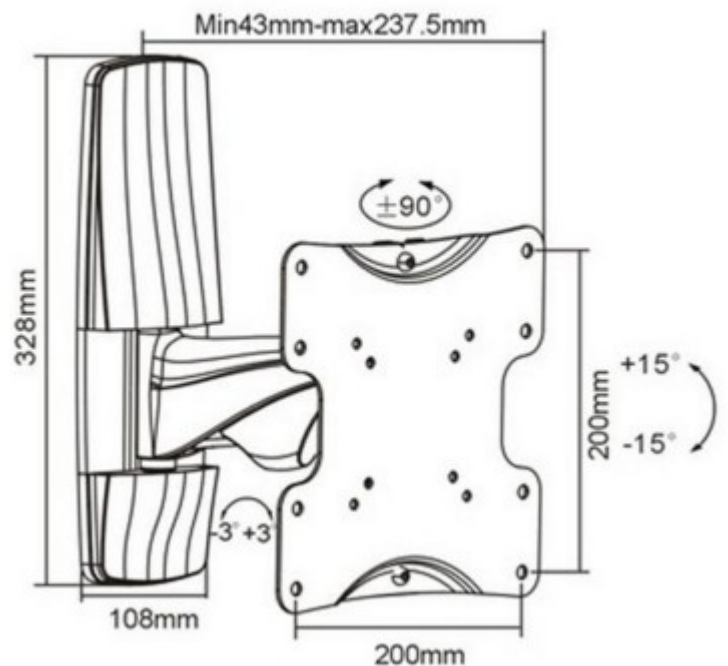

Two tone full motion.

VESA screw hole pattern 75x75, 100x100, 200x100 & 200x200.

Holds upto 30Kg

Universal Television Flat Wall Mount 10-30inch

Reference:LM03-1047

Wall mount for LCD and Plasma televisions

Fixed wall mount.

Mounts television 2cm from wall.

VESA screw hole pattern 50x50, 75x75, 100x100, 120x180, 200x100, 200x150 & 200x200.

Holds upto 30Kg

Universal Television Wall Mount 20-40inch

Reference:TVS-WALL06118

Wall mount for LCD and Plasma televisions.

VESA screw hole pattern upto 400x400.

+0° / -12° Tilt / 180° Swivel.

Holds upto 35Kg

Universal Television Wall Mount 30-70inch

Reference:TVS-PLASMA10

Wall mount for LCD and Plasma televisions.

VESA screw hole pattern 100x100, 200x100, 200x200, 400x200, 400x400 & 600x400.

Holds television 32mm off the wall.

Holds upto 75Kg

Universal Television Wall Mount 37-70inch

Reference:TVS-PLASMA20

Wall mount for LCD and Plasma televisions.