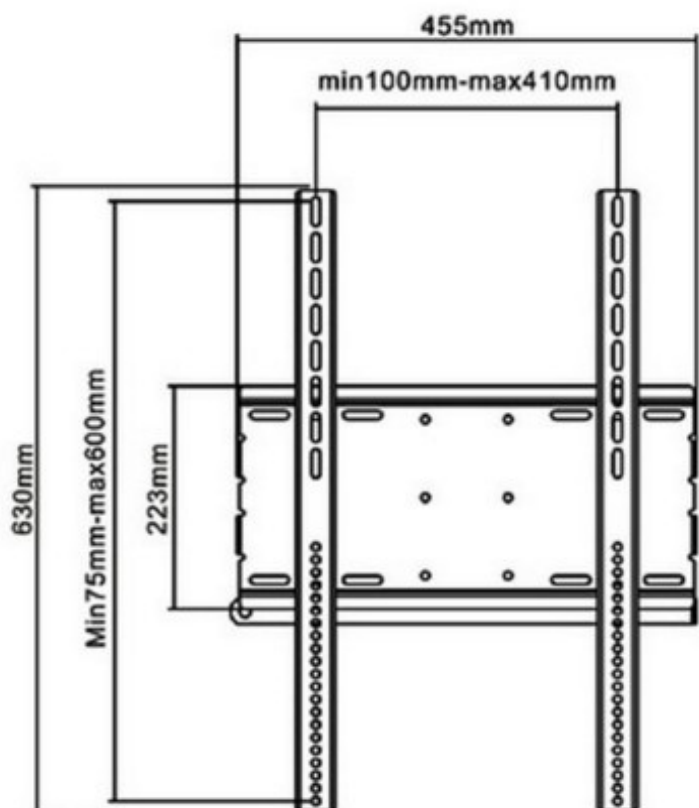

VESA screw hole pattern 100x100, 200x100, 200x200, 400x200, 400x400 & 600x400.

Holds television 32mm off the wall.

Holds upto 75Kg

Universal Television Wall Mount 37-70inch

Reference:TVS-PLASMA20

Wall mount for LCD and Plasma televisions.

VESA screw hole pattern 200x200, 300x300, 400x200, 400x400 & 600x400.

+15° / -15° Tilt.

Holds upto 75Kg

Universal Television Wall Mount 37-63inch

Reference:TVS-WALL1260

Wall mount for LCD and Plasma televisions.

VESA screw hole pattern upto 800x400.

+15° / -15° Tilt.

Arm extends.

Built-in level.

Holds upto 45Kg

Universal Television Wall Mount Portrait/Vertical 32-60inch

Reference:TVS-WALL1800

Wall mount for LCD and Plasma televisions.

VESA screw hole pattern 100x100, 200x100, 200x200, 400x200, 400x400 & 400x600.

Holds television 33mm off the wall.

Arm extends.

Built-in level.

Holds upto 75Kg

Universal Television Wall Mount 30-50inch

Reference:TVS-WALL06093