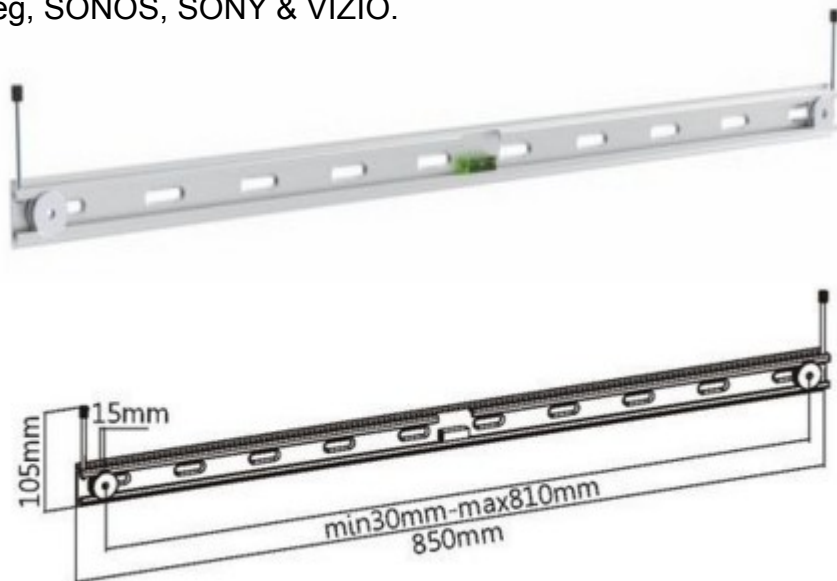

Reference:TVS-WALL1280

Wall mount for LCD and Plasma televisions.

VESA screw hole pattern 75x75, 100x100, 200x100, 200x200, 400x200, 400x400 & 600x400.

Two tone full motion.

+15° / -15° Tilt, 60° Swivel.

Arm extends.

Holds upto 45Kg

Universal Television Wall Mount 60-100inch

Reference:TVS-PLASMA80

Wall mount for LCD and Plasma televisions.

VESA screw hole pattern 200x200, 300x300, 400x200, 400x400, 600x400, 800x400, 800x600 & 900x600.

Holds upto 100Kg

Click-in spring lock with easy-release cords.

Universal Sound Bar Wall Mount 30-810mm

Reference:SOUNDWALL1780

Universal wall mount for most sound bars eg, SONOS, SONY & VIZIO.

Size: 105x850x15mm

Holds upto 15Kg

Speaker hole dimensions: M4, M5 & M6.

Stud installation required.

Built-in level.

Universal Sound Bar Attachment Mount to Televisions

Reference:SOUNDBAR1790

This mount attaches your sound bar to the bottom of your wall mounted television.