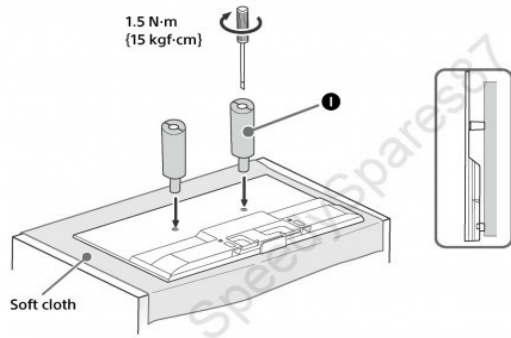

For Sony models KDL43W800C, KDL50W800C and KDL55W800C.

Attach Wall-Mount Attachment ❶ to the rear of the TV (to make it parallel with the wall).