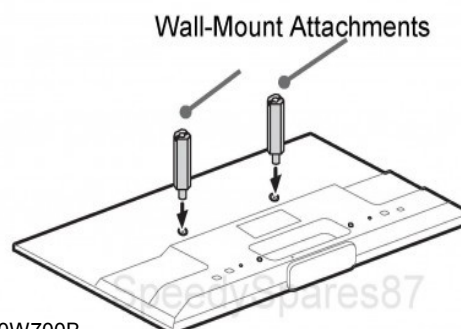

For Sony models KDL55W800B, KDL55W807B, KDL40W600B and KDL50W700B