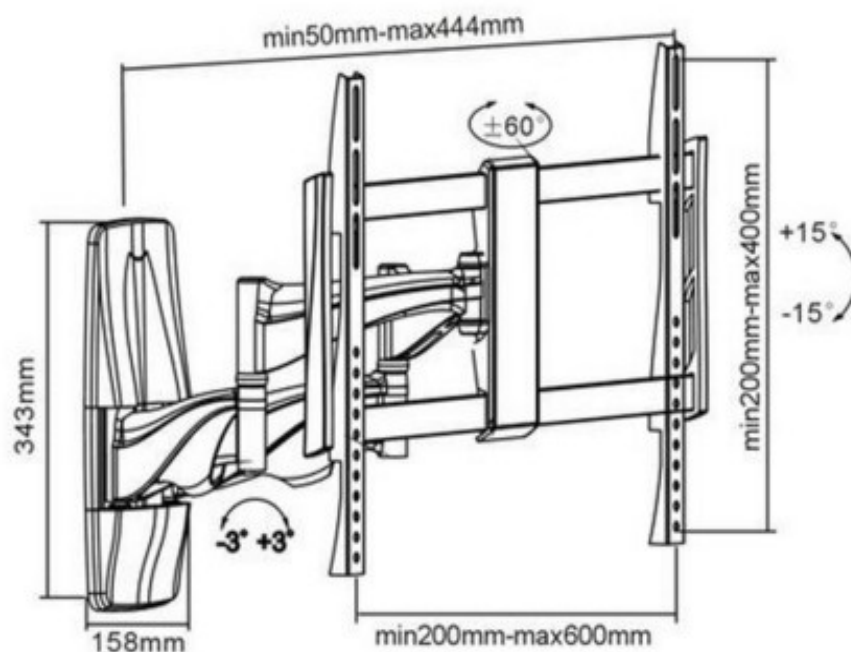

VESA screw hole pattern upto 800x400.

+15° / -15° Tilt.

Arm extends.

Built-in level.

Holds upto 45Kg

Universal Television Wall Mount Portrait/Vertical 32-60inch

Reference:TVS-WALL1800

Wall mount for LCD and Plasma televisions.

VESA screw hole pattern 100x100, 200x100, 200x200, 400x200, 400x400 & 400x600.

Holds television 33mm off the wall.

Arm extends.

Built-in level.

Holds upto 75Kg

Universal Television Wall Mount 30-50inch

Reference:TVS-WALL06093

Wall mount for LCD and Plasma televisions.

VESA screw hole pattern upto 800x400.

+15° / -15° Tilt, 45° Swivel.

Arm extends.

Holds upto 50Kg

Universal Television Wall Mount 32-60inch

Reference:TVS-WALL1275

Wall mount for LCD and Plasma televisions.

VESA screw hole pattern 75x75, 100x100, 200x100, 200x200, 400x200, 400x400 & 600x400.

Two tone full motion.

+15° / -15° Tilt, 60° Swivel.

Arm extends.

Holds upto 45Kg

Universal Television Wall Mount 32-60inch