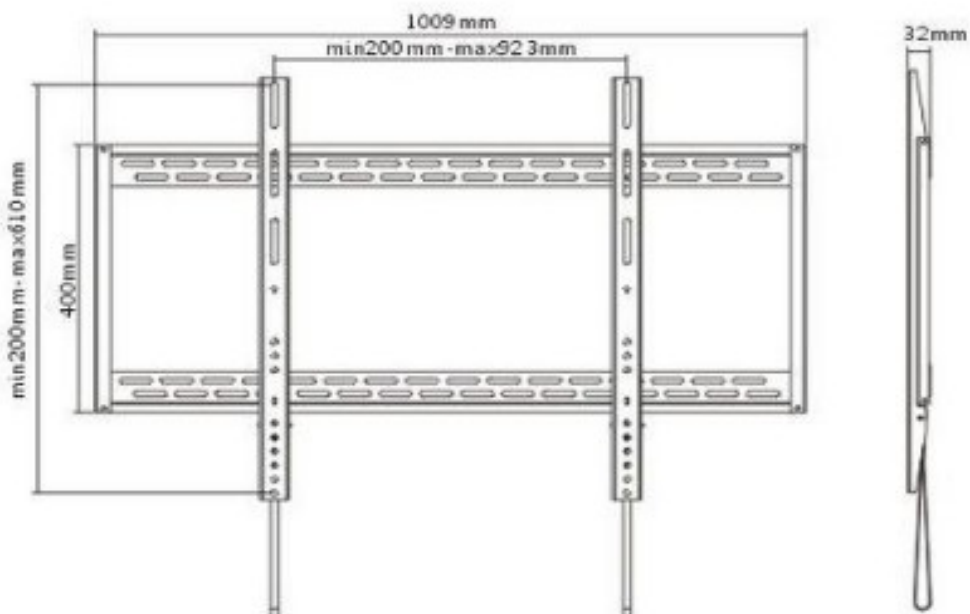

Reference:TVS-WALL1280

Wall mount for LCD and Plasma televisions.

VESA screw hole pattern 75x75, 100x100, 200x100, 200x200, 400x200, 400x400 & 600x400.

Two tone full motion.

+15° / -15° Tilt, 60° Swivel.

Arm extends.

Holds upto 45Kg

Universal Television Wall Mount 60-100inch

Reference:TVS-PLASMA80

Wall mount for LCD and Plasma televisions.

VESA screw hole pattern 200x200, 300x300, 400x200, 400x400, 600x400, 800x400, 800x600 & 900x600.

Holds upto 100Kg

Click-in spring lock with easy-release cords.

Universal Sound Bar Wall Mount 30-810mm

Reference:SOUNDWALL1780

Universal wall mount for most sound bars eg, SONOS, SONY & VIZIO.

Size: 105x850x15mm