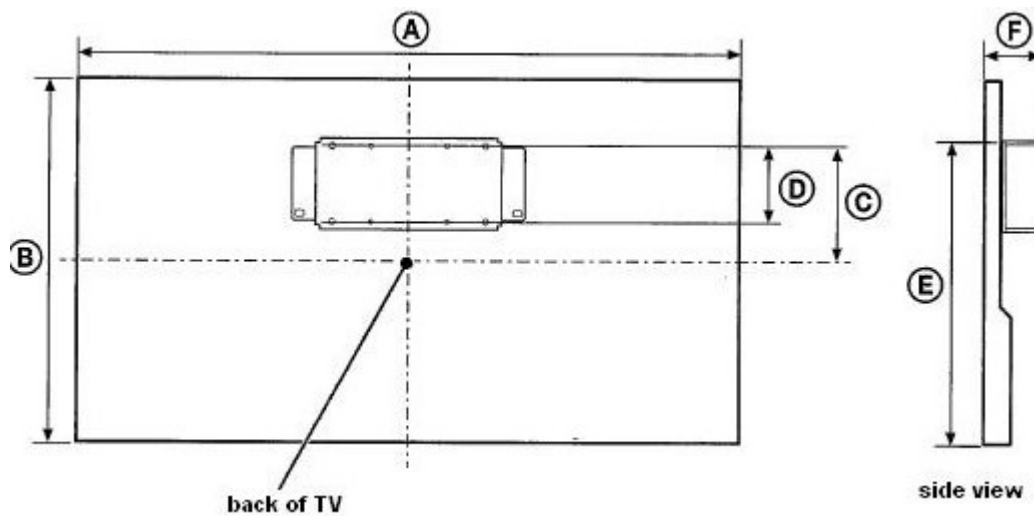

Holds upto 15Kg

Speaker hole dimensions: M4, M5 & M6.

Stud installation required.

Built-in level.

Universal Sound Bar Attachment Mount to Televisions

Reference:SOUNDBAR1790

This mount attaches your sound bar to the bottom of your wall mounted television.

Holds upto 15Kg

Thickness:2.5mm

VESA screw hole pattern 200x100 to 600x400.

Sony television wall mount attachment.

SU-WA1

The SU-WA1 attaches to the back of your Sony television so you can have a flat surface to screw onto a universal wall bracket.

This adaptor provides 2 VESA mount options:

- 100 x 100 (suit M4 screws)
- 200 x 100 (suit M6 screws)

Refer to your instruction manual to see if this item suits your model.

P/N **SO454737701** Sony Television Attachment Bolts - 4 Pack – M6/M5 - 2 x Short 15mm 2 x Long 30mm
Refer to your instruction manual to see if this item suits your model.