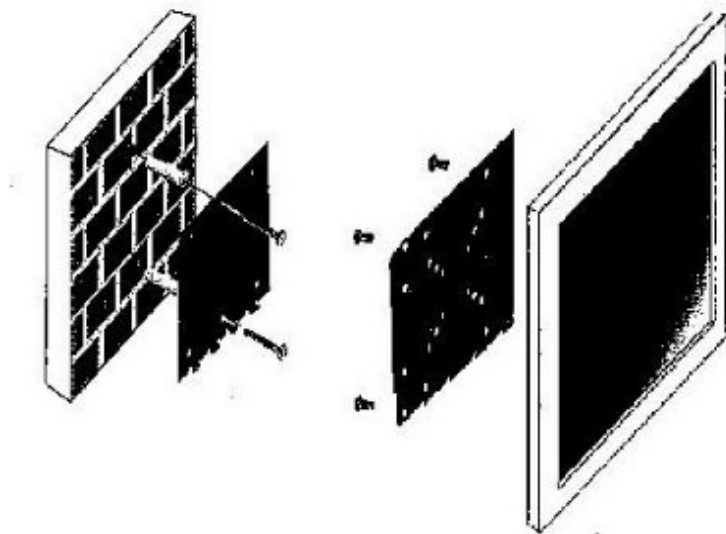

Two tone full motion.

VESA screw hole pattern 75x75, 100x100, 200x100 & 200x200.

Holds upto 30Kg

Universal Television Flat Wall Mount 10-30inch

Reference:LM03-1047

Wall mount for LCD and Plasma televisions

Fixed wall mount.

Mounts television 2cm from wall.

VESA screw hole pattern 50x50, 75x75, 100x100, 120x180, 200x100, 200x150 & 200x200.

Holds upto 30Kg

Universal Television Wall Mount 20-40inch

Reference:TVS-WALL06118

Wall mount for LCD and Plasma televisions.

VESA screw hole pattern upto 400x400.

+0° / -12° Tilt / 180° Swivel.

Holds upto 35Kg

Universal Television Wall Mount 30-70inch

Reference:TVS-PLASMA10

Wall mount for LCD and Plasma televisions.

VESA screw hole pattern 100x100, 200x100, 200x200, 400x200, 400x400 & 600x400.

Holds television 32mm off the wall.

Holds upto 75Kg

Universal Television Wall Mount 37-70inch

Reference:TVS-PLASMA20

Wall mount for LCD and Plasma televisions.