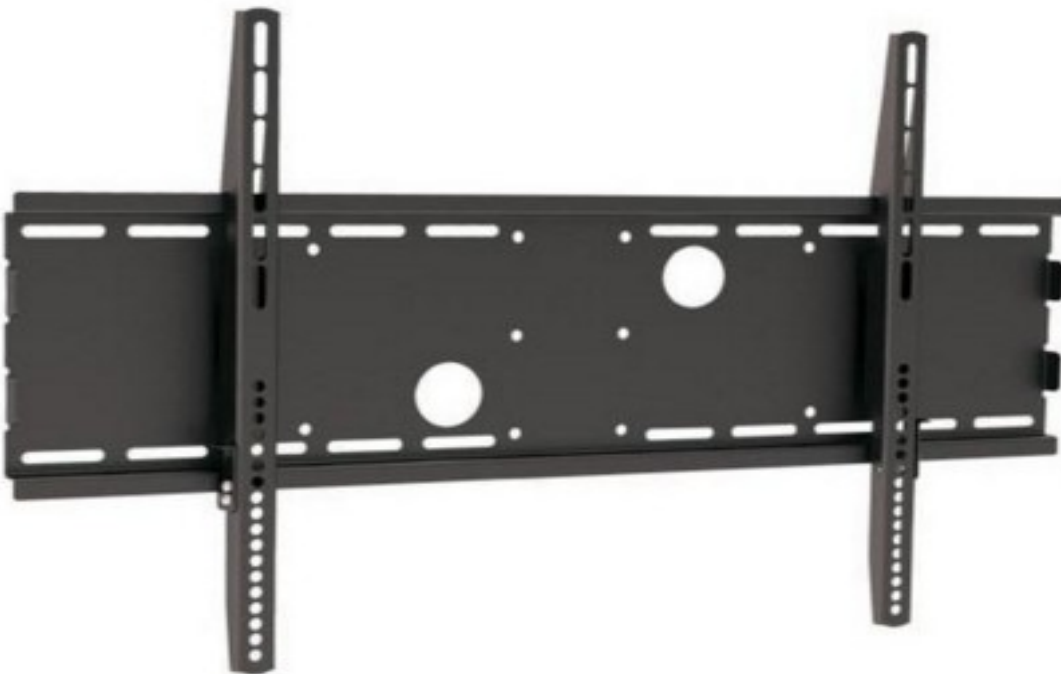

Two tone full motion.

VESA screw hole pattern 75x75, 100x100, 200x100 & 200x200.

Holds upto 30Kg

Universal Television Flat Wall Mount 10-30inch

Reference:LM03-1047

Wall mount for LCD and Plasma televisions

Fixed wall mount.

Mounts television 2cm from wall.

VESA screw hole pattern 50x50, 75x75, 100x100, 120x180, 200x100, 200x150 & 200x200.

Holds upto 30Kg

Universal Television Wall Mount 20-40inch

Reference:TVS-WALL06118

Wall mount for LCD and Plasma televisions.

VESA screw hole pattern upto 400x400.

+0° / -12° Tilt / 180° Swivel.

Holds upto 35Kg

Universal Television Wall Mount 30-70inch

Reference:TVS-PLASMA10

Wall mount for LCD and Plasma televisions.

VESA screw hole pattern 100x100, 200x100, 200x200, 400x200, 400x400 & 600x400.

Holds television 32mm off the wall.

Holds upto 75Kg

Universal Television Wall Mount 37-70inch

Reference:TVS-PLASMA20

Wall mount for LCD and Plasma televisions.