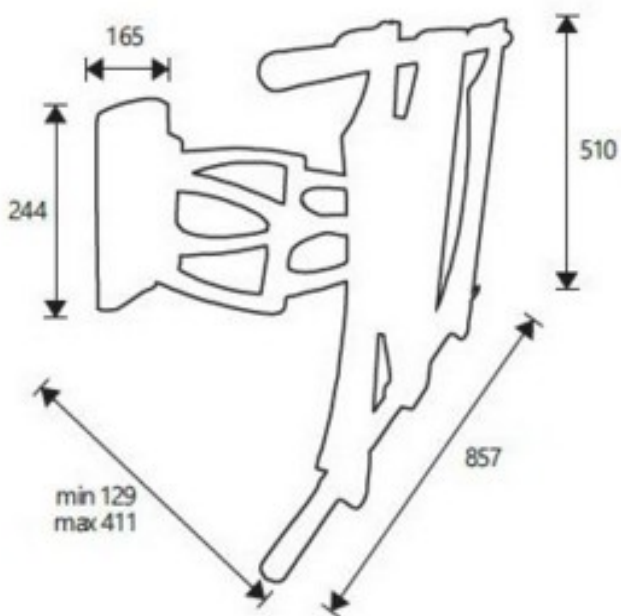

VESA screw hole pattern 200x200, 300x300, 400x200, 400x400 & 600x400.

+15° / -15° Tilt.

Holds upto 75Kg

Universal Television Wall Mount 37-63inch

Reference:TVS-WALL1260

Wall mount for LCD and Plasma televisions.

VESA screw hole pattern upto 800x400.

+15° / -15° Tilt.

Arm extends.

Built-in level.

Holds upto 45Kg

Universal Television Wall Mount Portrait/Vertical 32-60inch

Reference:TVS-WALL1800

Wall mount for LCD and Plasma televisions.

VESA screw hole pattern 100x100, 200x100, 200x200, 400x200, 400x400 & 400x600.

Holds television 33mm off the wall.

Arm extends.

Built-in level.

Holds upto 75Kg

Universal Television Wall Mount 30-50inch

Reference:TVS-WALL06093

Wall mount for LCD and Plasma televisions.

VESA screw hole pattern upto 800x400.

+15° / -15° Tilt, 45° Swivel.

Arm extends.

Holds upto 50Kg

Universal Television Wall Mount 32-60inch

Reference:TVS-WALL1275

Wall mount for LCD and Plasma televisions.