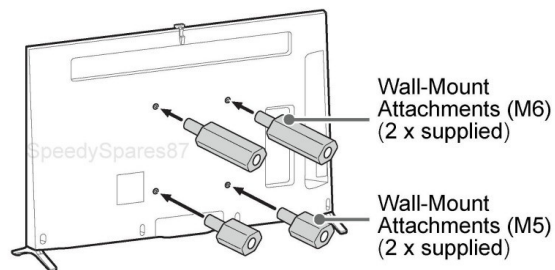

Holds upto 15Kg

Speaker hole dimensions: M4, M5 & M6.

Stud installation required.

Built-in level.

Universal Sound Bar Attachment Mount to Televisions

Reference:SOUNDBAR1790

This mount attaches your sound bar to the bottom of your wall mounted television.

Holds upto 15Kg

Thickness:2.5mm

VESA screw hole pattern 200x100 to 600x400.

Sony television wall mount attachment.

SU-WA1

The SU-WA1 attaches to the back of your Sony television so you can have a flat surface to screw onto a universal wall bracket.

This adaptor provides 2 VESA mount options:

- 100 x 100 (suit M4 screws)
- 200 x 100 (suit M6 screws)

Refer to your instruction manual to see if this item suits your model.

P/N **SO454737701** Sony Television Attachment Bolts - 4 Pack – M6/M5 - 2 x Short 15mm 2 x Long 30mm
Refer to your instruction manual to see if this item suits your model.