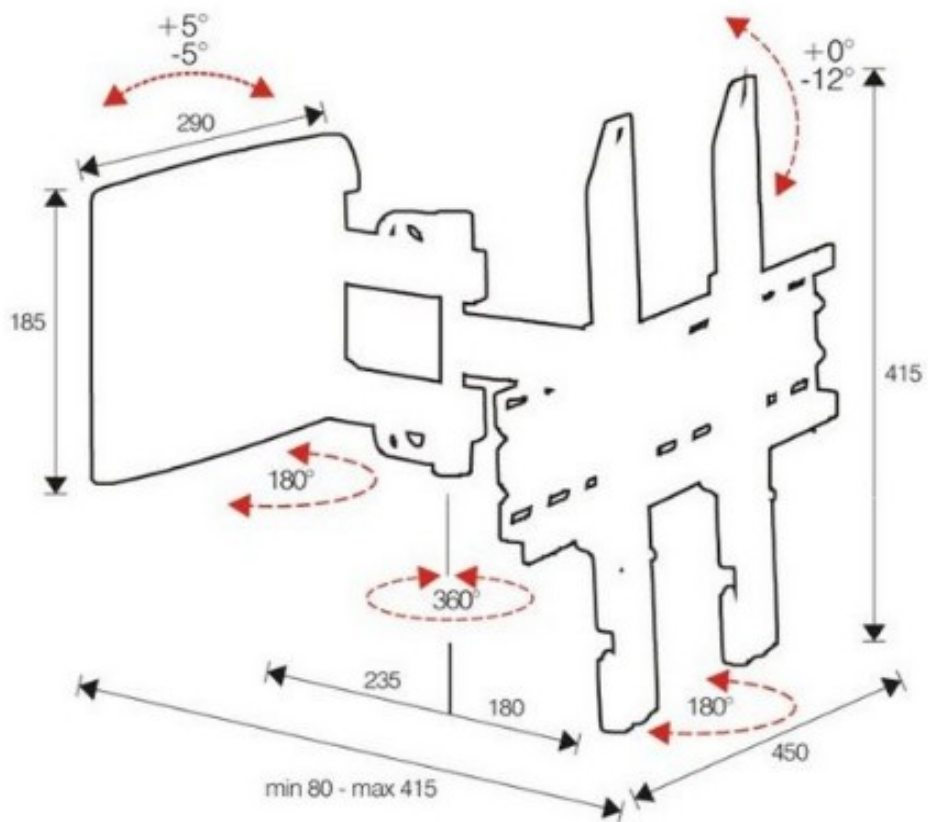

Two tone full motion.

VESA screw hole pattern 75x75, 100x100, 200x100 & 200x200.

Holds upto 30Kg

Universal Television Flat Wall Mount 10-30inch

Reference:LM03-1047

Wall mount for LCD and Plasma televisions

Fixed wall mount.

Mounts television 2cm from wall.

VESA screw hole pattern 50x50, 75x75, 100x100, 120x180, 200x100, 200x150 & 200x200.

Holds upto 30Kg

Universal Television Wall Mount 20-40inch

Reference:TVS-WALL06118

Wall mount for LCD and Plasma televisions.

VESA screw hole pattern upto 400x400.

+0° / -12° Tilt / 180° Swivel.

Holds upto 35Kg

Universal Television Wall Mount 30-70inch

Reference:TVS-PLASMA10

Wall mount for LCD and Plasma televisions.

VESA screw hole pattern 100x100, 200x100, 200x200, 400x200, 400x400 & 600x400.

Holds television 32mm off the wall.

Holds upto 75Kg

Universal Television Wall Mount 37-70inch

Reference:TVS-PLASMA20

Wall mount for LCD and Plasma televisions.