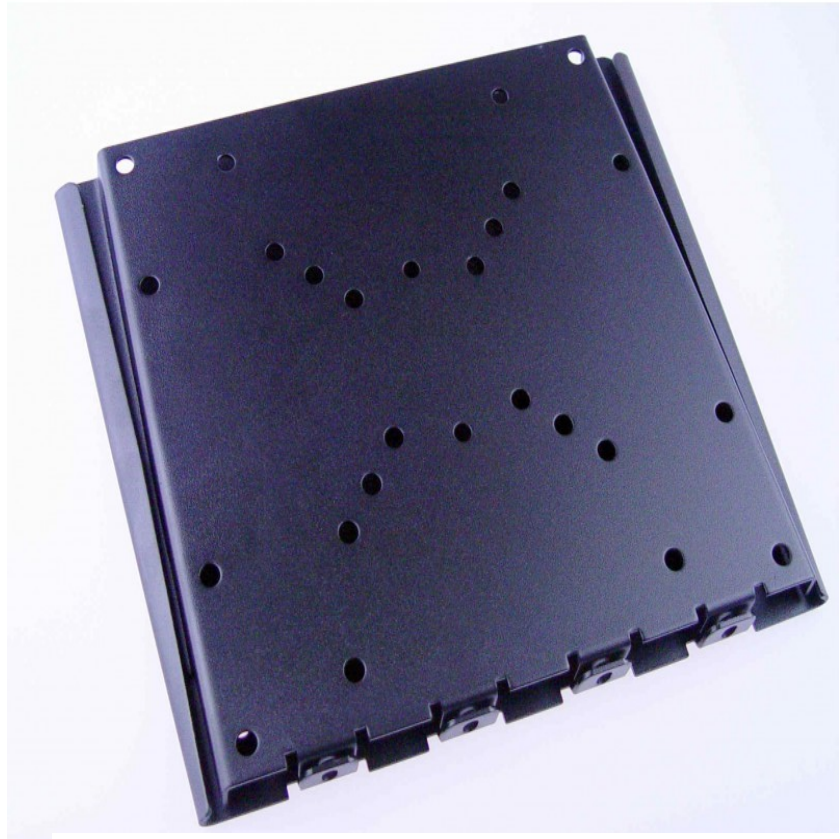

Two tone full motion.

VESA screw hole pattern 75x75, 100x100, 200x100 & 200x200.

Holds upto 30Kg

Universal Television Flat Wall Mount 10-30inch

Reference:LM03-1047

Wall mount for LCD and Plasma televisions

Fixed wall mount.

Mounts television 2cm from wall.

VESA screw hole pattern 50x50, 75x75, 100x100, 120x180, 200x100, 200x150 & 200x200.

Holds upto 30Kg

Universal Television Wall Mount 20-40inch

Reference:TVS-WALL06118

Wall mount for LCD and Plasma televisions.

VESA screw hole pattern upto 400x400.

+0° / -12° Tilt / 180° Swivel.

Holds upto 35Kg

Universal Television Wall Mount 30-70inch

Reference:TVS-PLASMA10

Wall mount for LCD and Plasma televisions.

VESA screw hole pattern 100x100, 200x100, 200x200, 400x200, 400x400 & 600x400.

Holds television 32mm off the wall.

Holds upto 75Kg

Universal Television Wall Mount 37-70inch

Reference:TVS-PLASMA20

Wall mount for LCD and Plasma televisions.