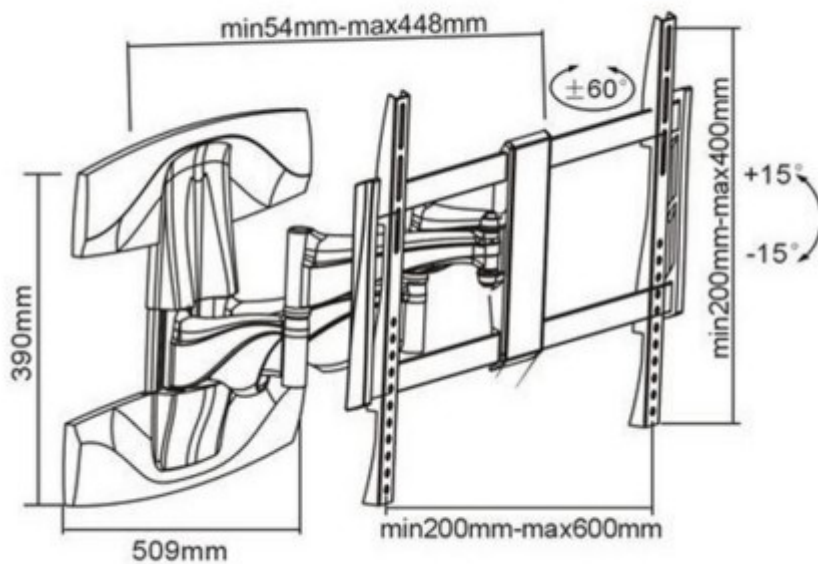

Wall mount for LCD and Plasma televisions.

VESA screw hole pattern upto 800x400.

+15° / -15° Tilt, 45° Swivel.

Arm extends.

Holds upto 50Kg

Universal Television Wall Mount 32-60inch

Reference:TVS-WALL1275

Wall mount for LCD and Plasma televisions.

VESA screw hole pattern 75x75, 100x100, 200x100, 200x200, 400x200, 400x400 & 600x400.

Two tone full motion.

+15° / -15° Tilt, 60° Swivel.

Arm extends.

Holds upto 45Kg

Universal Television Wall Mount 32-60inch

Reference:TVS-WALL1280

Wall mount for LCD and Plasma televisions.

VESA screw hole pattern 75x75, 100x100, 200x100, 200x200, 400x200, 400x400 & 600x400.

Two tone full motion.

+15° / -15° Tilt, 60° Swivel.

Arm extends.

Holds upto 45Kg

Universal Television Wall Mount 60-100inch

Reference:TVS-PLASMA80

Wall mount for LCD and Plasma televisions.

VESA screw hole pattern 200x200, 300x300, 400x200, 400x400, 600x400, 800x400, 800x600 & 900x600.