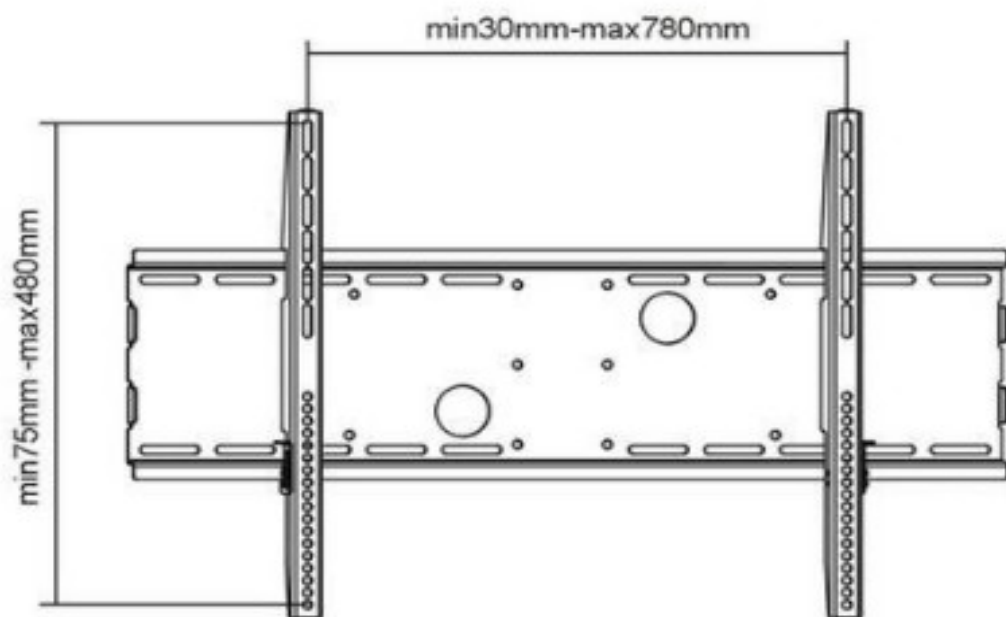

Fixed wall mount.

Mounts television 2cm from wall.

VESA screw hole pattern 50x50, 75x75, 100x100, 120x180, 200x100, 200x150 & 200x200.

Holds upto 30Kg

Universal Television Wall Mount 20-40inch

Reference:TVS-WALL06118

Wall mount for LCD and Plasma televisions.

VESA screw hole pattern upto 400x400.

+0° / -12° Tilt / 180° Swivel.

Holds upto 35Kg

Universal Television Wall Mount 30-70inch

Reference:TVS-PLASMA10

Wall mount for LCD and Plasma televisions.

VESA screw hole pattern 100x100, 200x100, 200x200, 400x200, 400x400 & 600x400.

Holds television 32mm off the wall.

Holds upto 75Kg

Universal Television Wall Mount 37-70inch

Reference:TVS-PLASMA20

Wall mount for LCD and Plasma televisions.

VESA screw hole pattern 200x200, 300x300, 400x200, 400x400 & 600x400.

+15° / -15° Tilt.

Holds upto 75Kg

Universal Television Wall Mount 37-63inch

Reference:TVS-WALL1260

Wall mount for LCD and Plasma televisions.