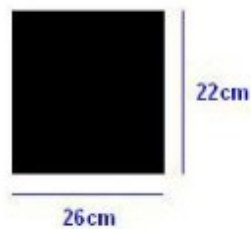

Two tone full motion.

VESA screw hole pattern 75x75, 100x100, 200x100 & 200x200.

Holds upto 30Kg

Universal Television Flat Wall Mount 10-30inch

Reference:LM03-1047

Wall mount for LCD and Plasma televisions

Fixed wall mount.

Mounts television 2cm from wall.

VESA screw hole pattern 50x50, 75x75, 100x100, 120x180, 200x100, 200x150 & 200x200.

Holds upto 30Kg

Universal Television Wall Mount 20-40inch

Reference:TVS-WALL06118

VESA screw hole pattern 100x100, 200x100, 200x200, 400x200, 400x400 & 600x400.

Holds television 32mm off the wall.

Holds upto 75Kg

Universal Television Wall Mount 37-70inch

Reference:TVS-PLASMA20

Wall mount for LCD and Plasma televisions.

VESA screw hole pattern 200x200, 300x300, 400x200, 400x400 & 600x400.

+15° / -15° Tilt.

Holds upto 75Kg

Universal Television Wall Mount 37-63inch

Reference:TVS-WALL1260

Wall mount for LCD and Plasma televisions.