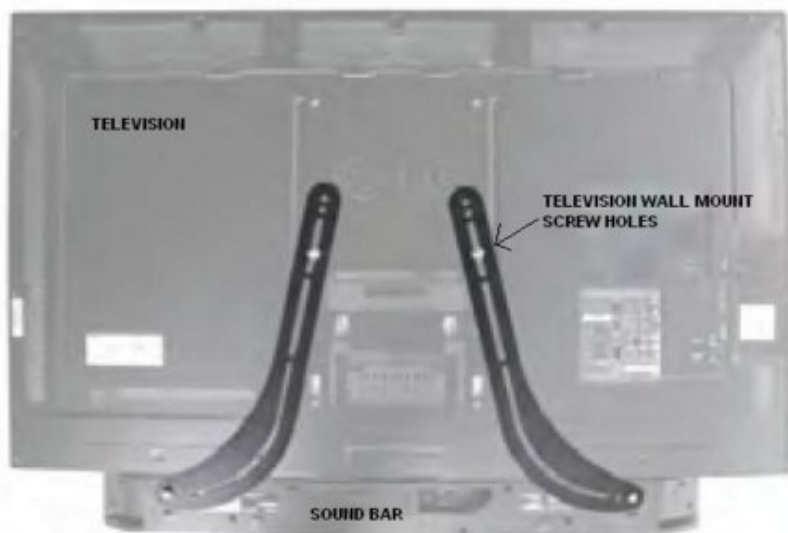

Reference:TVS-WALL1280

Wall mount for LCD and Plasma televisions.

VESA screw hole pattern 75x75, 100x100, 200x100, 200x200, 400x200, 400x400 & 600x400.

Two tone full motion.

+15° / -15° Tilt, 60° Swivel.

Arm extends.

Holds upto 15Kg

Speaker hole dimensions: M4, M5 & M6.

Stud installation required.

Built-in level.

Universal Sound Bar Attachment Mount to Televisions

Reference:SOUNDBAR1790

This mount attaches your sound bar to the bottom of your wall mounted television.

Holds upto 15Kg

Thickness:2.5mm

VESA screw hole pattern 200x100 to 600x400.

Sony television wall mount attachment.

SU-WA1

The SU-WA1 attaches to the back of your Sony television so you can have a flat surface to screw onto a universal wall bracket.